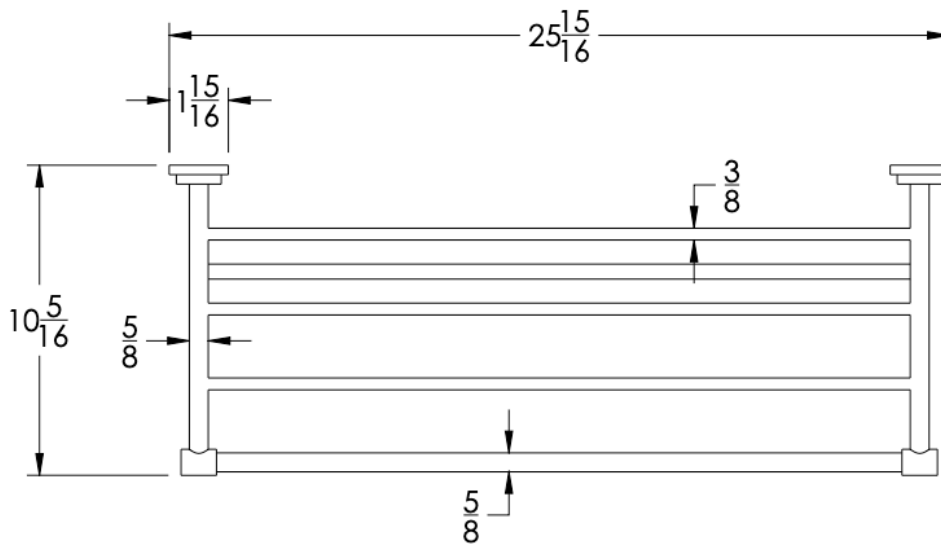

COLLECTION ELOQUENCE CLASSIC

TOWEL RACK WITH BAR

Model	Product	Finishes Available
ELC-TRKB24	Towel Rack With Bar	Multiple finishes available. Over 23 finishes to choose from.

FINISHES			
	Polished (-P)	Antique Copper (-ACOP)	Polished Gold (-PGLD)
	Brushed (-B)	Polished Brass (-PBRS)	Brushed Copper (-BCOP)
	Brushed Gold (-BGLD)	Matte White (-WHT)	Brushed Rose Gold (-BRGD)
	Matte Black (-BLK)	Brushed Modern Bronze (-BMBRZ)	Brushed Black (-BRBLK)
	Oil Rubbed Bronze (-ORB)	Glossy White (-GWHT)	Polished Black (-PBLK)
	Brushed Brass (-BBRS)	Polished Rose Gold (-PRGD)	Antique Nickel (-ANKL)
	Brushed Bronze (-BBRZ)	Unlacquered Brass (-UBRS)	Black Nickel (-NKBL)
	Antique Brass (-ABRS)	Polished Nickel (-PNKL)	

Dimensions in inches

FRONT

TOP

SIDE

NOTE: Dimensions subject to change without notice.